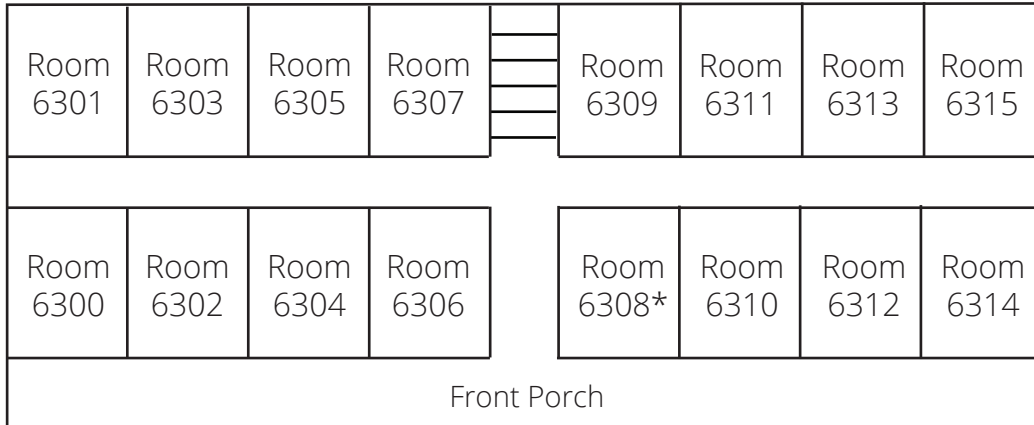

Shocco Inn

Third Floor - 64 Person Capacity

16 Rooms - 32 Full Beds