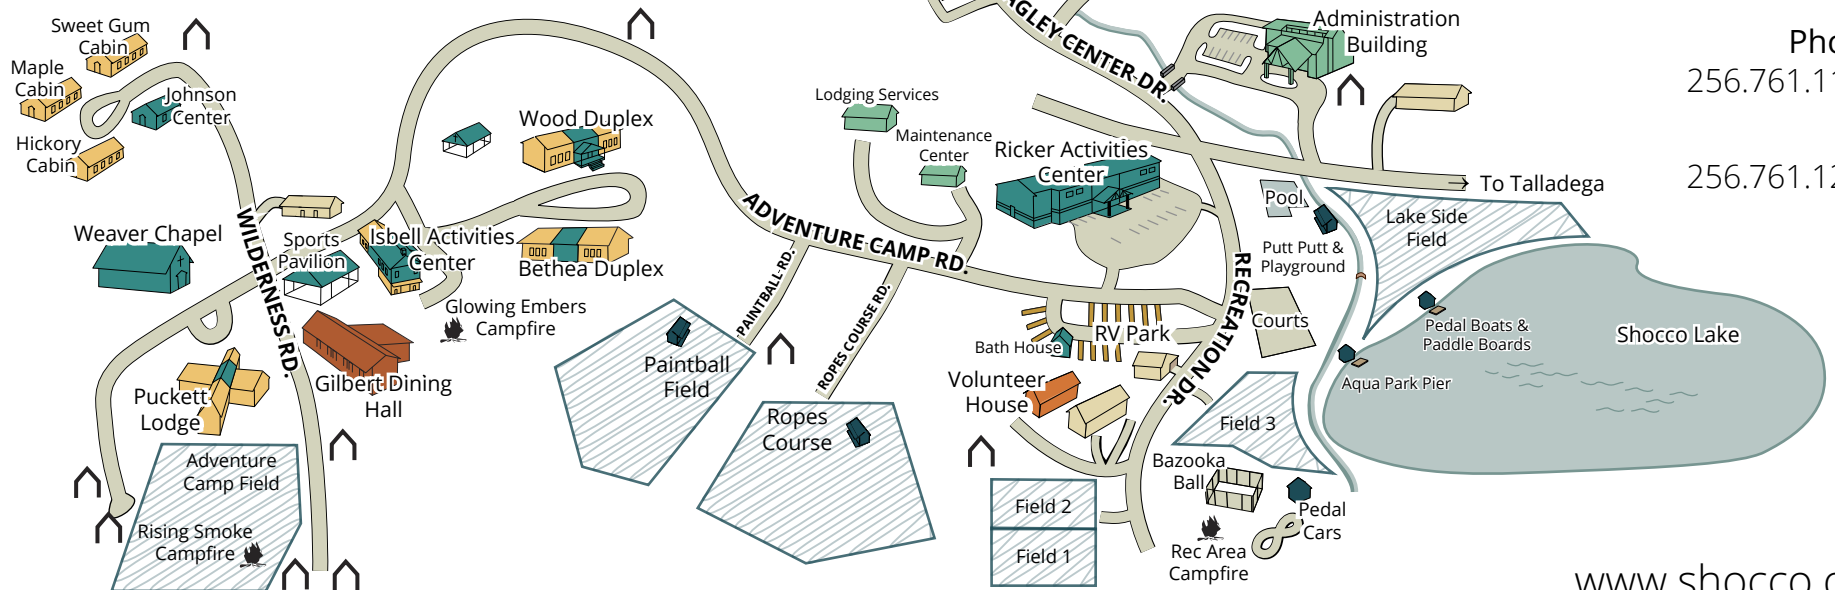

ADVENTURE CAMP