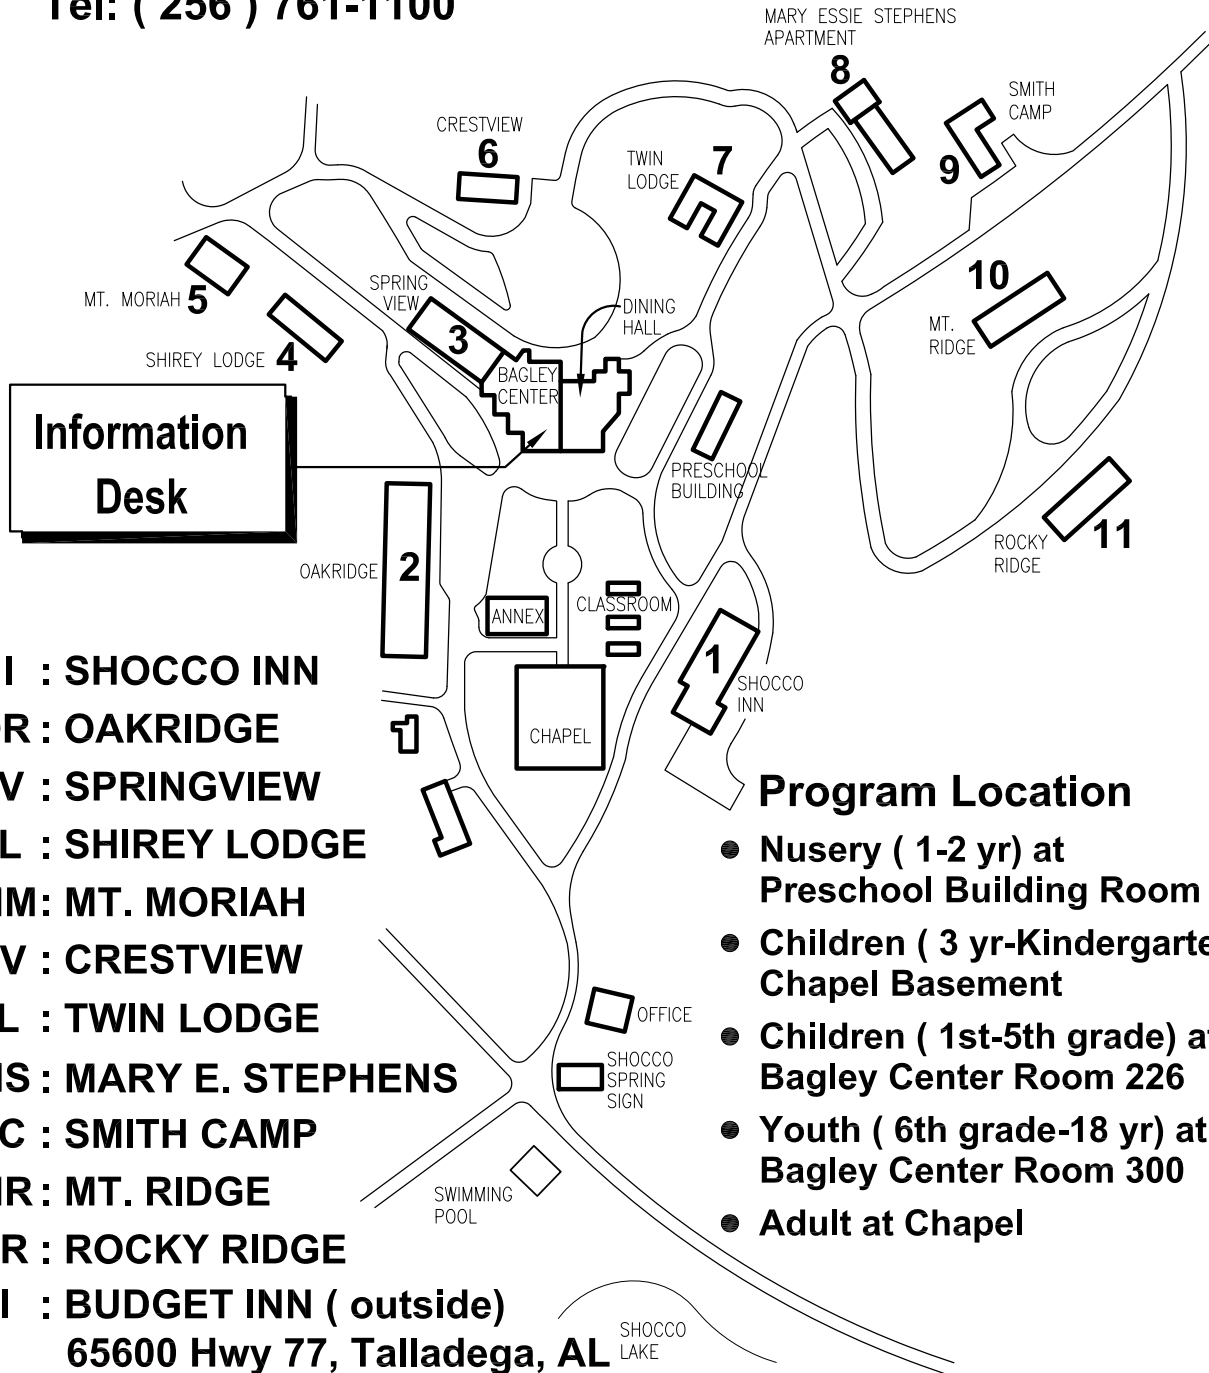

Shocco Springs Conference Center

1314 Shocco Springs Road, Talladega, AL 35160

Tel: (256) 761-1100

1. SI : SHOCCO INN
  2. OR : OAKRIDGE
  3. SV : SPRINGVIEW
  4. SL : SHIREY LODGE
  5. MM: MT. MORIAH
  6. CV : CRESTVIEW
  7. TL : TWIN LODGE
  8. MS : MARY E. STEPHENS
  9. SC : SMITH CAMP
  10. MR: MT. RIDGE
  11. RR : ROCKY RIDGE
2. BI : BUDGET INN (outside)
   65600 Hwy 77, Talladega, AL
   256-362-0902
3. SP : SUPER 8 (outside)
   220 Haynes St, Talladega, AL
   256-315-9511

Program Location

- Nuser (1-2 yr) at Preschool Building Room 3
- Children (3 yr-Kindergarten) at Chapel Basement
- Children (1st-5th grade) at Bagley Center Room 226
- Youth (6th grade-18 yr) at Bagley Center Room 300
- Adult at Chapel