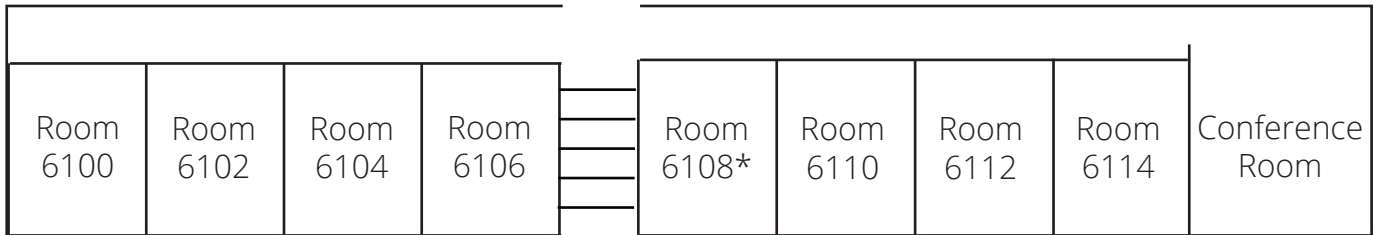

Program Location

- Nuser (1-2 yr) at Preschool Building Room 3
- Children (3 yr-Kindergarten) at Chapel Basement
- Children (1st-5th grade) at Bagley Center Room 226
- Youth (6th grade-18 yr) at Bagley Center Room 300
- Adult at Chapel

Building has 3 floors and a 160 person total capacity.

Shocco Inn

First Floor - 32 Person Capacity

8 Rooms - 16 Full Beds

Second Floor Back Entrance

Front Entrance

*Telephone Service Available

Room 6100 : full bed _____