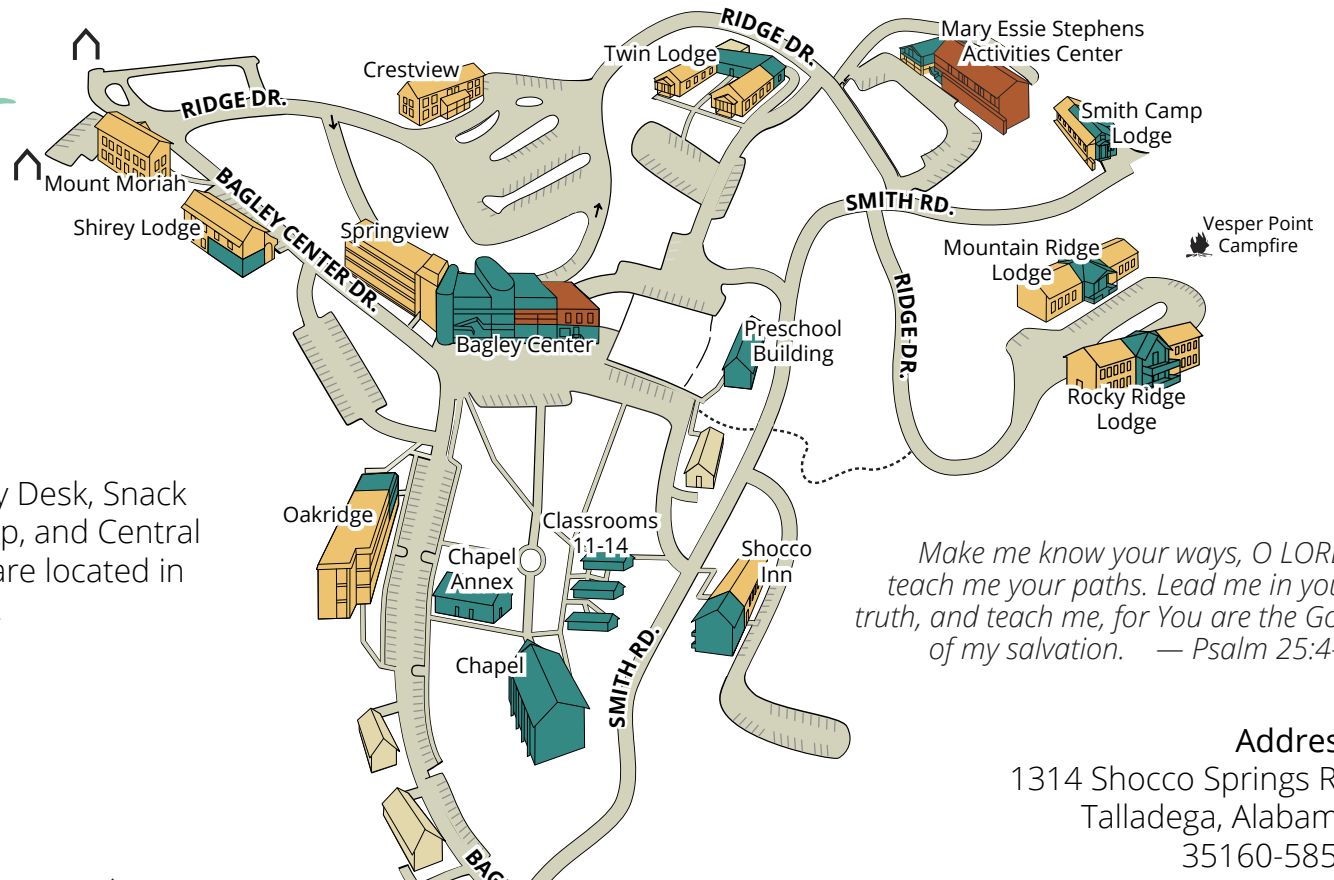

SHOCCO SPRINGS

Campus Map

- Guest lodging
- Conference space
- Dining facilities
- Recreation areas
- Staff residences
- Campfire areas
- Trailheads
- Support facilities
- RV Sites
- Volunteer housing

The Hospitality Desk, Snack Shop, Gift Shop, and Central Dining Room are located in Bagley Center.