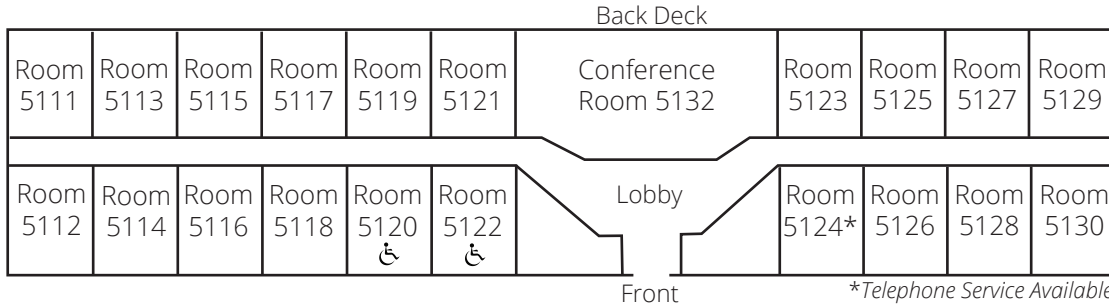

Rocky Ridge

Second Floor - 114 Person Capacity
20 Rooms - 20 Full Beds, 2 Single Beds, 32 Bunk Beds

5111 : full bed _____ bunk bed _____ bunk bed _____	5118 : full bed _____ bunk bed _____ bunk bed _____	5125 : full bed _____ bunk bed _____ bunk bed _____
5112 : full bed _____ bunk bed _____ bunk bed _____	5119 : full bed _____ bunk bed _____ bunk bed _____	5126 : full bed _____ bunk bed _____ bunk bed _____
5113 : full bed _____ bunk bed _____ bunk bed _____	5120 : full bed _____ single bed _____	5127 : full bed _____ bunk bed _____ bunk bed _____
5114 : full bed _____ bunk bed _____ bunk bed _____	5121 : full bed _____ bunk bed _____ bunk bed _____	5128 : full bed _____ bunk bed _____ bunk bed _____
5115 : full bed _____ bunk bed _____ bunk bed _____	5122 : full bed _____ single bed _____	5129 : full bed _____ bunk bed _____ bunk bed _____
5116 : full bed _____ bunk bed _____ bunk bed _____	5123 : full bed _____ bunk bed _____ bunk bed _____	5130 : full bed _____ bunk bed _____ bunk bed _____
5117 : full bed _____ bunk bed _____ bunk bed _____	5124 : full bed _____ bunk bed _____ bunk bed _____