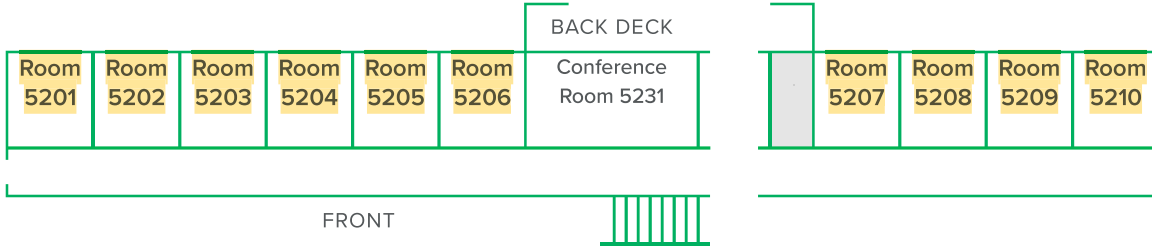

45	Bagley Center Room #1325	15	3.
46	Bagley Center Room #1325	15	3.
47	Bagley Center Room #1326	15	3.
48	Bagley Center Room #1326	15	3.
49	Oakridge Room #7318	15	3.
50	Oakridge Room #7319	15	3.
51	Shocco Inn 1st Floor 6115 Conference Room	15	3.
52	Shocco Inn 1st Floor 6115 Conference Room	15	3.
53	Shocco Inn 1st Floor 6115 Conference Room	15	3.
54	Shocco Inn 1st Floor 6115 Conference Room	15	3.
55	Shocco Inn 2 nd Floor 6217 Conference Room	15	3.
56	Shocco Inn 2 nd Floor 6217 Conference Room	15	3.
57	Shocco Inn 2 nd Floor 6217 Conference Room	15	3.
58	Shocco Inn 2 nd Floor 6217 Conference Room	15	3.
59	Shirey Lodge Lobby	15	
60	Twin Lodge Conference Room 4822	20	
61	Twin Lodge Conference Room 4823	30	
62	Twin Lodge Conference Room 4824	20	
63	Rocky Ridge Conference Room 5131	30	
64	Rocky Ridge Conference Room 5132	30	
65	Mountain Ridge Conference Room 5231	30	
66	Mountain Ridge Conference Room 5232	30	
67	Classroom Building 11	15	
68	Classroom Building 12	15	
69	Classroom Building 13	15	
70	Classroom Building 14	15	
71	Smith Camp Lobby	20	
72	大堂面對講台右前方	20	4.
73	大堂面對講台左前方	20	4.
74	大堂面對講台中間右方	20	4.
75	大堂面對講台中間左方	20	4.
76	大堂面對講台右後方	20	4.
77	大堂面對講台左後方	20	4.

備註：

1. 與其他組共用一開敞空間，請彼此擔待，謝謝。
2. 與其他組共用一開敞空間，請彼此擔待，謝謝。請注意桌上有組別號碼牌。
3. 與其他組共用一間教室，請彼此擔待，謝謝。
4. 如果您的名牌組別印 NA 的，您不需要參加小組時間。

Mountain Ridge

2 floors with 174 total capacity

1ST FLOOR – 60 PERSON CAPACITY

10 ROOMS – 10 QUEEN BEDS, 20 TWIN BUNKS

bedding for bunk beds is provided at the foot of the bed

5201: queen bed _____

 twin bunk _____

 twin bunk _____

5207: queen bed _____

 twin bunk _____

 twin bunk _____

5202: queen bed _____