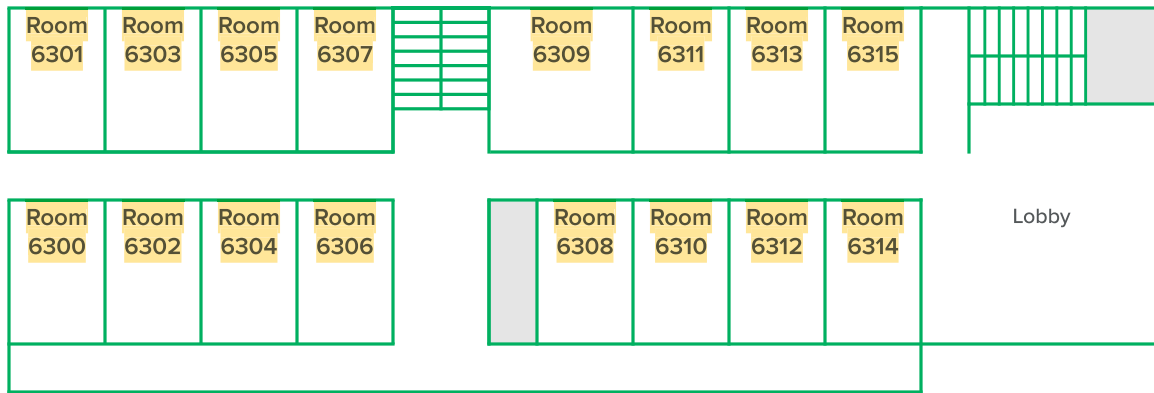

3RD FLOOR – 81 PERSON CAPACITY

16 ROOMS – 18 TWIN BUNKS, 15 TWIN/FULL BUNKS

bedding for bunk beds is provided at the foot of the bed

PORCH

6300: twin bunk _____
twin/full bunk _____
_____

6302: twin bunk _____
twin/full bunk _____
_____

6304: twin bunk _____
twin/full bunk _____
_____

6306: twin bunk _____
twin/full bunk _____
_____

6308: twin bunk _____
twin/full bunk _____
_____

6310: twin bunk _____
twin/full bunk _____
_____

6312: twin bunk _____
twin/full bunk _____
_____

6314: twin bunk _____
twin/full bunk _____
_____

6301: twin bunk _____
twin/full bunk _____
_____

6303: twin bunk _____
twin/full bunk _____
_____

6305: twin bunk _____
twin/full bunk _____
_____

6307: twin bunk _____
twin/full bunk _____
_____

6309: twin bunk _____
twin bunk _____
twin bunk _____
_____

6311: twin bunk _____
twin/full bunk _____
_____

6313: twin bunk _____
twin/full bunk _____
_____

6315: twin bunk _____
twin/full bunk _____
_____