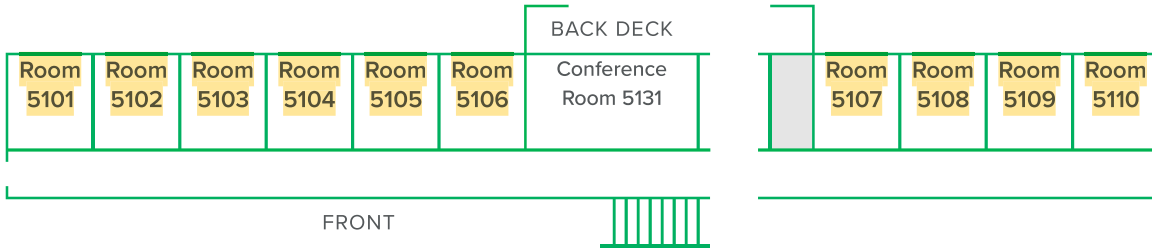

7201:	king bed	_____
	twin bunk	_____
7203:	king bed	_____
	twin bunk	_____
7205:	king bed	_____
	twin bunk	_____
7207:	king bed	_____
	twin bunk	_____
7209:	king bed	_____
	twin bunk	_____
7211:	king bed	_____
	twin bunk	_____
7213:	king bed	_____
	twin bunk	_____
7215:	king bed	_____
	twin bunk	_____
7217:	king bed	_____
	twin bunk	_____
7219:	king bed	_____
	twin bunk	_____
7221:	king bed	_____
	twin bunk	_____
7223:	king bed	_____
	twin bunk	_____

Rocky Ridge

2 floors with 174 total capacity

1ST FLOOR – 60 PERSON CAPACITY

10 ROOMS – 10 QUEEN BEDS, 20 TWIN BUNKS

bedding for bunk beds is provided at the foot of the bed

5101:	queen bed _____	_____
	twin bunk _____	_____
	twin bunk _____	_____
5102:	queen bed _____	_____
	twin bunk _____	_____
	twin bunk _____	_____
5103:	queen bed _____	_____
	twin bunk _____	_____
	twin bunk _____	_____
5104:	queen bed _____	_____
	twin bunk _____	_____
	twin bunk _____	_____
5105:	queen bed _____	_____
	twin bunk _____	_____
	twin bunk _____	_____
5106:	queen bed _____	_____
	twin bunk _____	_____
	twin bunk _____	_____