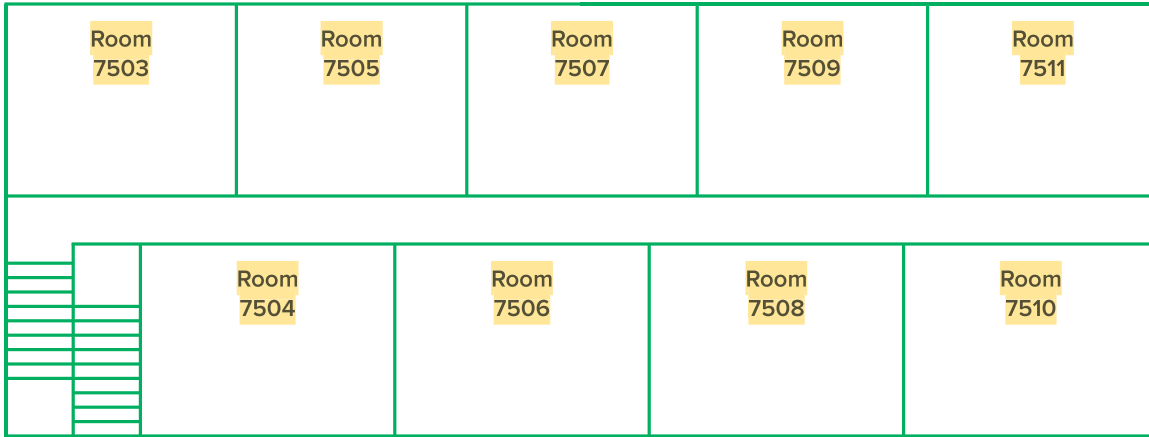

Shirey Lodge

2 floors with 52 total capacity

2ND FLOOR – 42 PERSON CAPACITY

9 ROOMS – 21 TWIN BUNKS

7503: twin bunk _____
_____
twin bunk _____
_____

7508: twin bunk _____
_____
twin bunk _____
_____
twin bunk _____
_____

7504: twin bunk _____
_____
twin bunk _____
_____

7509: twin bunk _____
_____
twin bunk _____
_____

7505: twin bunk _____
_____
twin bunk _____
_____

7510: twin bunk _____
_____
twin bunk _____
_____
twin bunk _____
_____

7506: twin bunk _____
_____
twin bunk _____
_____
twin bunk _____
_____

7511: twin bunk _____
_____
twin bunk _____
_____

7507: twin bunk _____
_____
twin bunk _____
_____