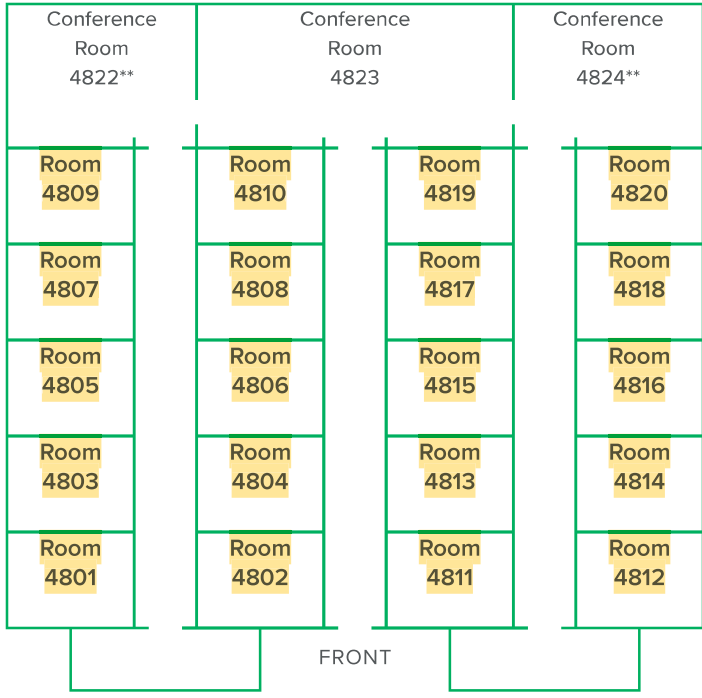

Twin Lodge 1 floor with 80 total capacity

1ST FLOOR – 80 PERSON CAPACITY

20 ROOMS – 20 TWIN BUNKS, 20 FULL BEDS

** these conference rooms have permanent seating areas of couches, chairs, and tables as well as a kitchen area

bedding for bunk beds is provided at the foot of the bed

- 4801: full bed _____
  twin bunk _____
- 4802: full bed _____
  twin bunk _____
- 4803: full bed _____
  twin bunk _____
- 4804: full bed _____
  twin bunk _____
- 4805: full bed _____
  twin bunk _____
- 4806: full bed _____
  twin bunk _____
- 4807: full bed _____
  twin bunk _____
- 4808: full bed _____
  twin bunk _____

- 4809: full bed _____
  twin bunk _____
- 4810: full bed _____
  twin bunk _____
- 4811: full bed _____
  twin bunk _____
- 4812: full bed _____
  twin bunk _____
- 4813: full bed _____
  twin bunk _____
- 4814: full bed _____
  twin bunk _____
- 4815: full bed _____
  twin bunk _____
- 4816: full bed _____
  twin bunk _____
- 4817: full bed _____
  twin bunk _____
- 4818: full bed _____
  twin bunk _____
- 4819: full bed _____
  twin bunk _____
- 4820: full bed _____
  twin bunk _____