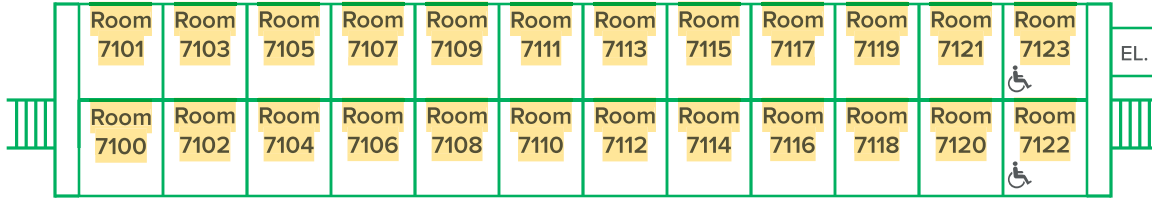

Oakridge 3 floors with 260 total capacity

Non-Summer Season

1ST FLOOR – 92 PERSON CAPACITY

24 ROOMS – 24 KING BEDS, 22 TWIN BUNKS

bedding for bunk beds is provided at the foot of the bed

FRONT

7100: king bed _____ twin bunk _____	7101: king bed _____ twin bunk _____
7102: king bed _____ twin bunk _____	7103: king bed _____ twin bunk _____
7104: king bed _____ twin bunk _____	7105: king bed _____ twin bunk _____
7106: king bed _____ twin bunk _____	7107: king bed _____ twin bunk _____
7108: king bed _____ twin bunk _____	7109: king bed _____ twin bunk _____
7110: king bed _____ twin bunk _____	7111: king bed _____ twin bunk _____
7112: king bed _____ twin bunk _____	7113: king bed _____ twin bunk _____
7114: king bed _____ twin bunk _____	7115: king bed _____ twin bunk _____
7116: king bed _____ twin bunk _____	7117: king bed _____ twin bunk _____
7118: king bed _____ twin bunk _____	7119: king bed _____ twin bunk _____
7120: king bed _____ twin bunk _____	7121: king bed _____ twin bunk _____
7122: king bed _____ _____	7123: king bed _____ _____