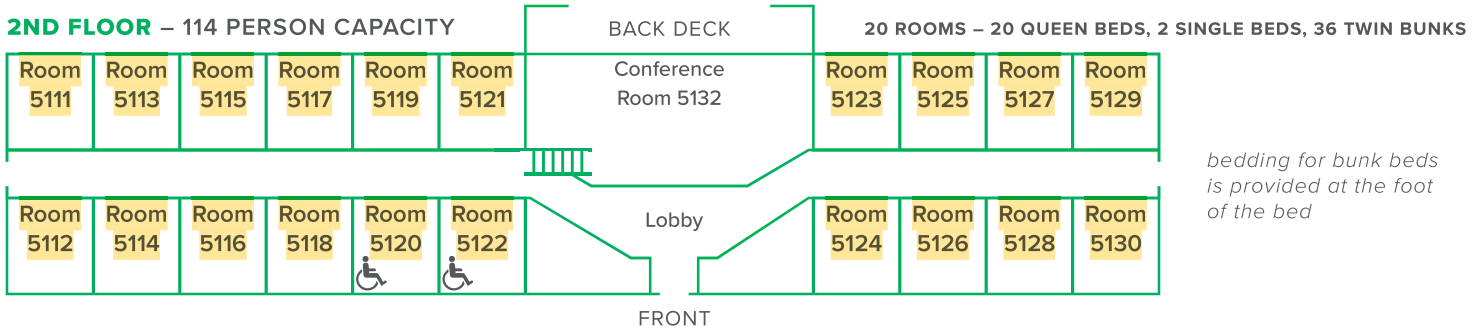

Rocky Ridge 2 floors with 174 total capacity

2ND FLOOR – 114 PERSON CAPACITY

bedding for bunk beds is provided at the foot of the bed

5111: queen bed _____
_____
twin bunk _____
_____
twin bunk _____
_____

5112: queen bed _____
_____
twin bunk _____
_____
twin bunk _____
_____

5113: queen bed _____
_____
twin bunk _____
_____
twin bunk _____
_____

5114: queen bed _____
_____
twin bunk _____
_____
twin bunk _____
_____

5115: queen bed _____
_____
twin bunk _____
_____
twin bunk _____
_____

5116: queen bed _____
_____
twin bunk _____
_____
twin bunk _____
_____

5117: queen bed _____
_____
twin bunk _____
_____
twin bunk _____
_____

5118: queen bed _____
_____
twin bunk _____
_____
twin bunk _____
_____

5119: queen bed _____
_____
twin bunk _____
_____
twin bunk _____
_____

5120: queen bed _____
_____
single bed _____
_____

5121: queen bed _____
_____
twin bunk _____
_____
twin bunk _____
_____

5122: queen bed _____
_____
single bed _____
_____

5123: queen bed _____
_____
twin bunk _____
_____
twin bunk _____
_____

5124: queen bed _____
_____
twin bunk _____
_____
twin bunk _____
_____

5125: queen bed _____
_____
twin bunk _____
_____
twin bunk _____
_____

5126: queen bed _____
_____
twin bunk _____
_____
twin bunk _____
_____

5127: queen bed _____
_____
twin bunk _____
_____
twin bunk _____
_____

5128: queen bed _____
_____
twin bunk _____
_____
twin bunk _____
_____

5129: queen bed _____
_____
twin bunk _____
_____
twin bunk _____
_____

5130: queen bed _____
_____
twin bunk _____
_____
twin bunk _____
_____